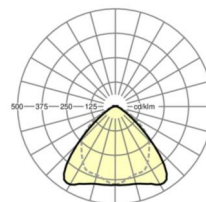

CHARACTERISTICS

Order number	19510004030
EAN number	4020863425518
Commodity code	94051190
Certification mark	IP 20, Protection class I, ENEC10 VDE, F, HACCP DIN10500/Food/IFS-application-related suitability/BRC, Indoor, CE
Impact resistance (IK rating)	IK03 (-20°C bis 35°C)
Ambient temperatur	ta -20°C to 35°C
Warranty period	5 years
State funding programs	BEG - Federal funding for efficient buildings (valid only for Germany)

ELECTRICAL ENGINEERING

Controller	Electronic driver (1 pcs.)
System output	49W
Mains voltage	230V/50Hz
Energy efficiency class/light source	B

LIGHTING TECHNOLOGY

Placement	LED, Colour rendering/Light colour CRI ≥ 80 / 4000K
Colour tolerance (MacAdam)	3SDCM
Nominal luminous flux	8637lm
LED service life	50000h L80/B10 (Tq 35°C), 70000h L80/B50 (Tq 35°C), 100000h L80/B50 (Tq 30°C)
Luminaire luminous efficiency	176lm/W
Beam angle	95° (C0) / 95° (C90)
UGR lat./long.	22.9 / 24.3

MECHANICS

Housing colour	traffic white RAL 9016
Dimensions (LxWxH/DxH)	1531mm x 55mm x 37mm
Weight (net)	1.65kg
Type of installation	Mounting rail system installation, Light structure

Dimensions

L	1531 mm	Length
B	55 mm	Width
H	37 mm	Height

DEEP-LINK

<https://www.regiolux.de/en/article/19510004030>

Reference	LED 8000lm 840
ηLB	100 %
Φ ↓/↑	98 % / 2 %
UGR lat./long.	22.9 / 24.3